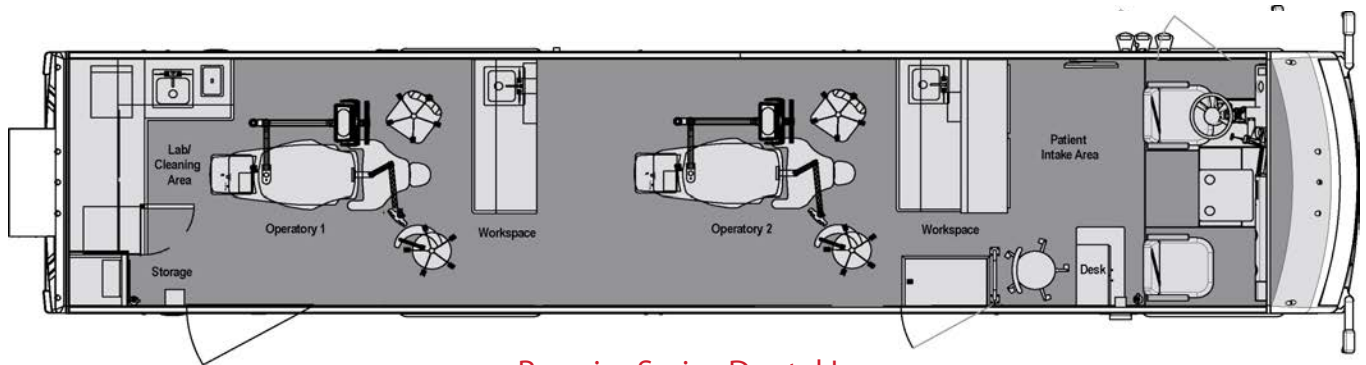

Premier Series Dental Vehicles

Premier Series Dental I